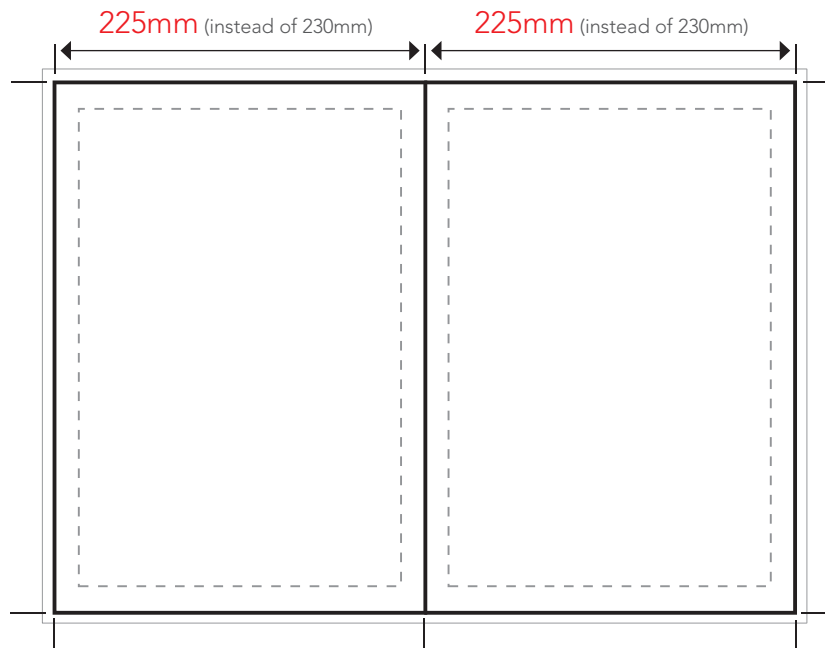

2017/18 PAGE SPECIFICATIONS

COVER SECTIONS

As your advertisement has been placed as either the **inside front cover spread** or the **inside back cover spread** we need you to supply your artwork a little different. Both of these sections are pushed outwards 5mm to allow for the glue on the spine so we need you to supply as below.

FULL PAGE SPECS

Trim:

W 225mm x H 297mm

Bleed:

W 235mm x H 307mm

Type:

W 205mm x H 277mm

DOUBLE PAGE SPECS

Trim:

W 450mm x H 297mm

Bleed:

W 460mm x H 307mm

Type:

W 430mm x H 277mm

Please ensure pages are supply as single paged PDF's and there is 5mm bleed.