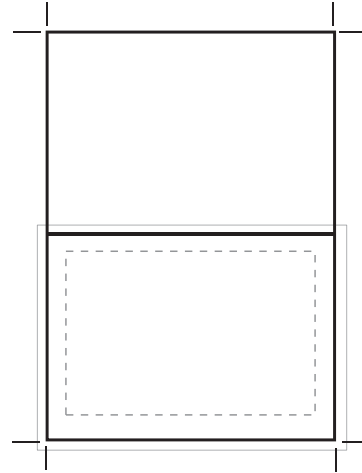

2017 PAGE SPECIFICATIONS

FULL PAGE

Trim: W 230mm x H 297mm
Bleed: W 240mm x H 307mm
Type: W 210mm x H 277mm

HALF PAGE HORIZONTAL

Trim: W 230mm x H 145mm
Bleed: W 240mm x H 155mm
Type: W 210mm x H 125mm

DOUBLE PAGE

Trim: W 460mm x H 297mm
Bleed: W 470mm x H 307mm
Type: W 440mm x H 277mm