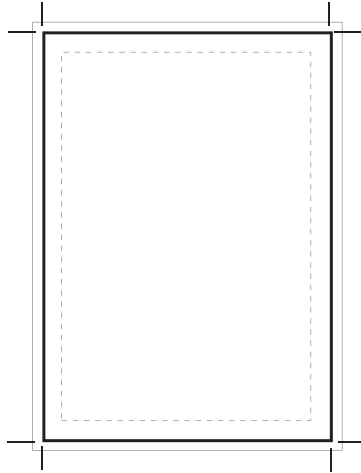

2017 PAGE SPECIFICATIONS

FULL PAGE

Trim: W 230mm x H 297mm
Bleed: W 240mm x H 307mm
Type: W 210mm x H 277mm

HALF PAGE HORIZONTAL

Trim: W 230mm x H 145mm
Bleed: W 240mm x H 155mm
Type: W 210mm x H 125mm

DOUBLE PAGE

Trim: W 460mm x H 297mm
Bleed: W 470mm x H 307mm
Type: W 440mm x H 277mm