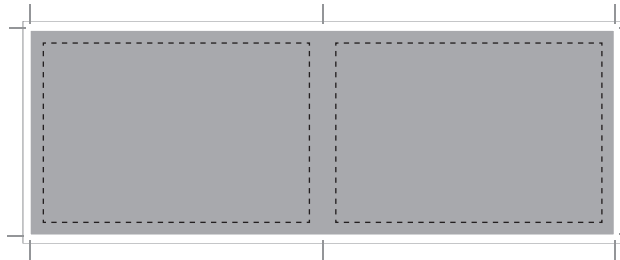

## COVER SECTION SPECIFICATIONS

### FULL PAGE

**Trim:** W 290mm x H 240mm  
**Bleed:** W 300mm x H 250 mm

### DOUBLE PAGE

**Trim:** W 580m x H 240mm  
**Bleed:** W 590mm x H 250mm

*Please supply as 2 single paged PDF's.*

\* IT'S BEST TO KEEP TYPE & LOGOS A MINIMUM OF 10MM IN FROM THE TRIM

For assistance please contact John Harland :: phone 0410 688 416 :: email [john@premiumprintsolutions.com.au](mailto:john@premiumprintsolutions.com.au)