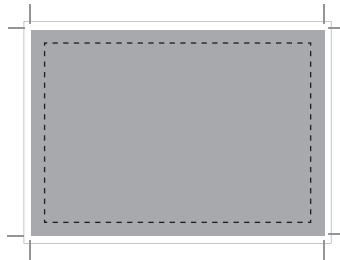

## COVER SECTION SPECIFICATIONS

### FULL PAGE

**Trim:** W 290mm x H 240mm  
**Bleed:** W 300mm x H 250 mm

### DOUBLE PAGE

**Trim:** W 580m x H 240mm  
**Bleed:** W 590mm x H 250mm

*Please supply as 2 single paged PDF's.*

\* IT'S BEST TO KEEP TYPE & LOGOS A MINIMUM OF 10MM IN FROM THE TRIM

For assistance please contact John Harland :: phone 0410 688 416 :: email [john@premiumprintsolutions.com.au](mailto:john@premiumprintsolutions.com.au)