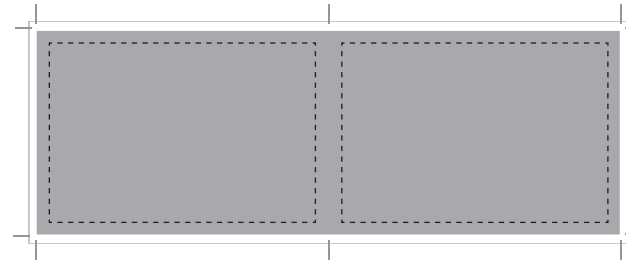

WHITE HORSES

COVER SECTION SPECIFICATIONS

FULL PAGE

Trim: W 290mm x H 240mm
Bleed: W 300mm x H 250 mm

DOUBLE PAGE

Trim: W 580m x H 240mm
Bleed: W 590mm x H 250mm

Please supply as 2 single paged PDF's.

* IT'S BEST TO KEEP TYPE & LOGOS A MINIMUM OF 10MM IN FROM THE TRIM