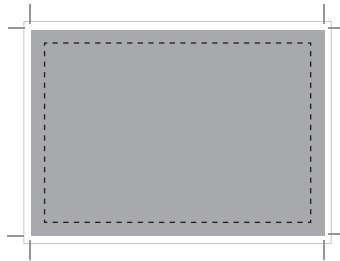

WHITE HORSES

PAGE SPECIFICATIONS

FULL PAGE

Trim: W 297mm x H 240mm

Type: W 277mm x H 220mm

Bleed: W 307mm x H 250mm

DOUBLE PAGE

Trim: W 594mm x H 240mm

Type: W 574mm x H 220mm

Bleed: W 604mm x H 250mm

Please supply as 2 single paged PDF's.

* IT'S BEST TO KEEP TYPE & LOGOS A MINIMUM OF 10MM IN FROM THE TRIM

For assistance please contact John Harland :: phone 0410 688 416 :: email john@premiumprintsolutions.com.au