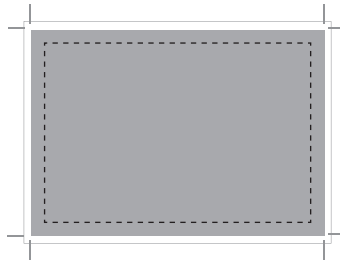

### FULL PAGE

**Trim:** W 297mm x H 240mm  
**Type:** W 277mm x H 220mm  
**Bleed:** W 307mm x H 250mm

### DOUBLE PAGE

**Trim:** W 594mm x H 240mm  
**Type:** W 574mm x H 220mm  
**Bleed:** W 604mm x H 250mm

*Please supply as 2 single paged PDF's.*

\* IT'S BEST TO KEEP TYPE & LOGOS A MINIMUM OF 10MM IN FROM THE TRIM