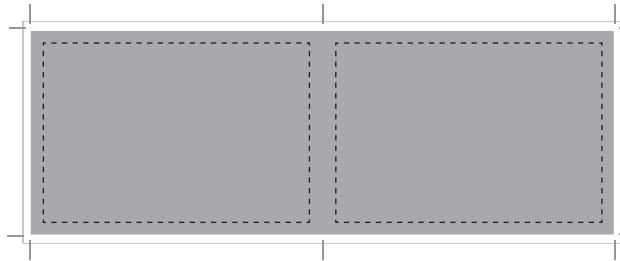

WHITE HORSES

PAGE SPECIFICATIONS

FULL PAGE

Trim: W 297mm x H 240mm

Type: W 277mm x H 220mm

Bleed: W 307mm x H 250mm

DOUBLE PAGE

Trim: W 594mm x H 240mm

Type: W 574mm x H 220mm

Bleed: W 604mm x H 250mm

Please supply as 2 single paged PDF's.

* IT'S BEST TO KEEP TYPE & LOGOS A MINIMUM OF 10MM IN FROM THE TRIM

For assistance please contact John Harland :: phone 0410 688 416 :: email john@premiumprintsolutions.com.au