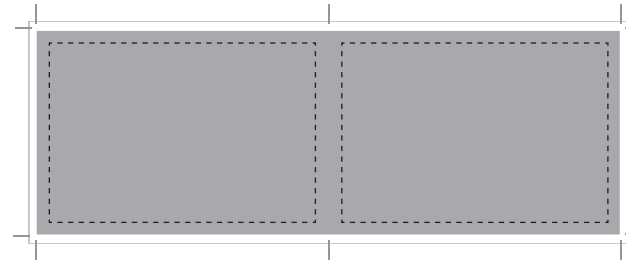

## PAGE SPECIFICATIONS

### FULL PAGE

**Trim:** W 297mm x H 240mm  
**Type:** W 277mm x H 220mm  
**Bleed:** W 307mm x H 250mm

### DOUBLE PAGE

**Trim:** W 594mm x H 240mm  
**Type:** W 574mm x H 220mm  
**Bleed:** W 604mm x H 250mm

*Please supply as 2 single paged PDF's.*

\* IT'S BEST TO KEEP TYPE & LOGOS A MINIMUM OF 10MM IN FROM THE TRIM